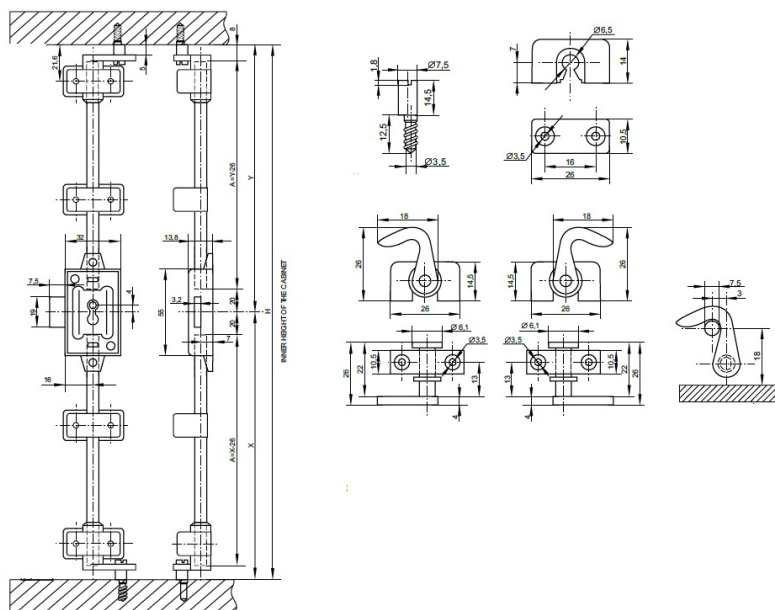

## PRODUCT SHEET

### Description:

Rotary Bar Lock 155M, Screw-On, 3-Way, Right, BRZ, No Bar or Key but All Other Accessories, Only Right Hand Application,, Simple Key Type Euro Bit

### Item number:

14.05.312-9

Units	Box	Carton	HS Code	Barcode
Pcs.	15	180	8301300000	
				5704866043502